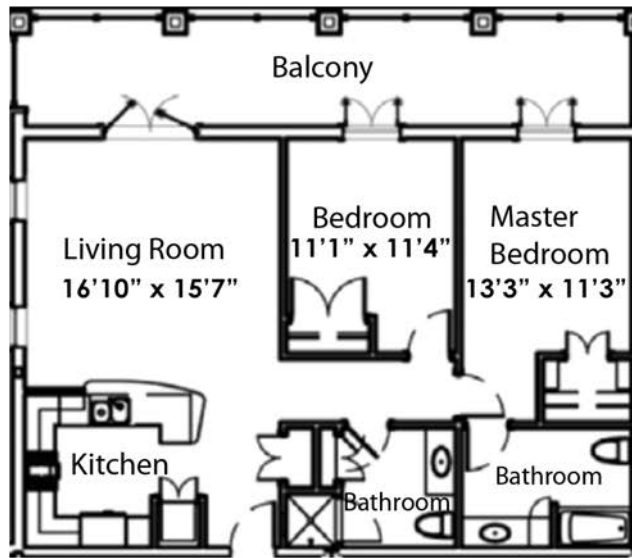

THE

TOWNSHIP at colony park

Sample Floor Plan