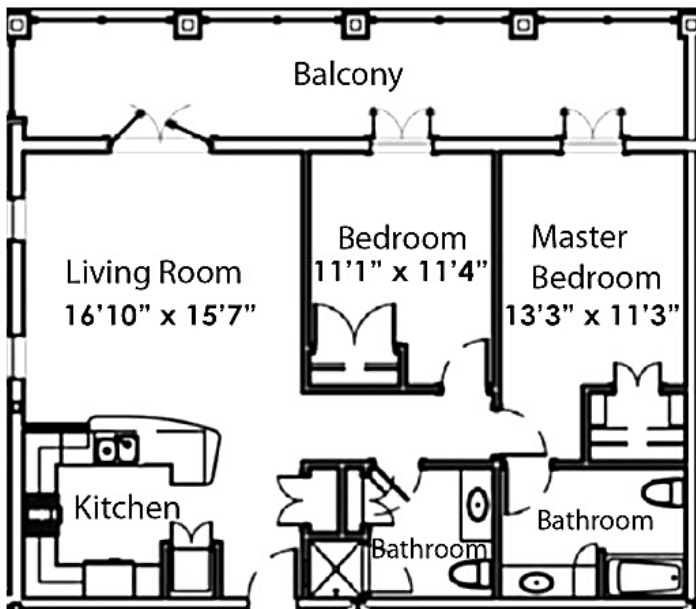

THE  TOWNSHIP  
at colony park

FOR  
LEASE

2 bedroom apartments conveniently located  
in The Township at Colony Park!

Main Street Loft  
APARTMENTS

- ✓ PRIVATE BALCONIES
- ✓ SECURED BUILDING
- ✓ CLASSIC HARDWOOD FLOORS
- ✓ ELEVATOR ACCESS
- ✓ CLOSE TO SHOPPING & DINING

# THE TOWNSHIP at colony park

Sample Floor Plan

**2 BEDROOM UNIT**  
\$2,550/MONTH  
APPROX. 1,100 SF