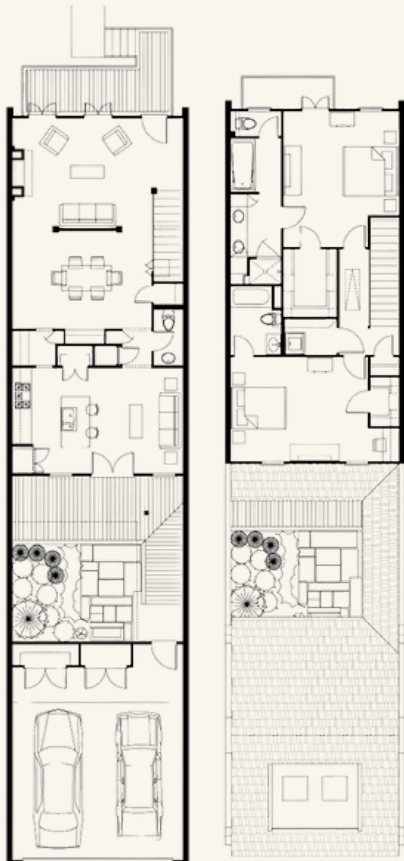

THE
TOWNSHIP at COLONY
PARK

The
Veranda
Townhomes

2-bedroom townhomes
conveniently located
in The Township at
Colony Park!

- ✓ PRIVATE COURTYARD
- ✓ SPACIOUS 2 CAR GARAGE
- ✓ CHARMING BALCONY
- ✓ CLASSIC HARDWOOD FLOORS
- ✓ CLOSE TO SHOPPING & DINING

THE
TOWNSHIP at COLONY
PARK

First Floor

Second Floor

2 BEDROOM UNIT
APPROX. 1,850 SF
\$3,100/MONTH
**Subject to market change*